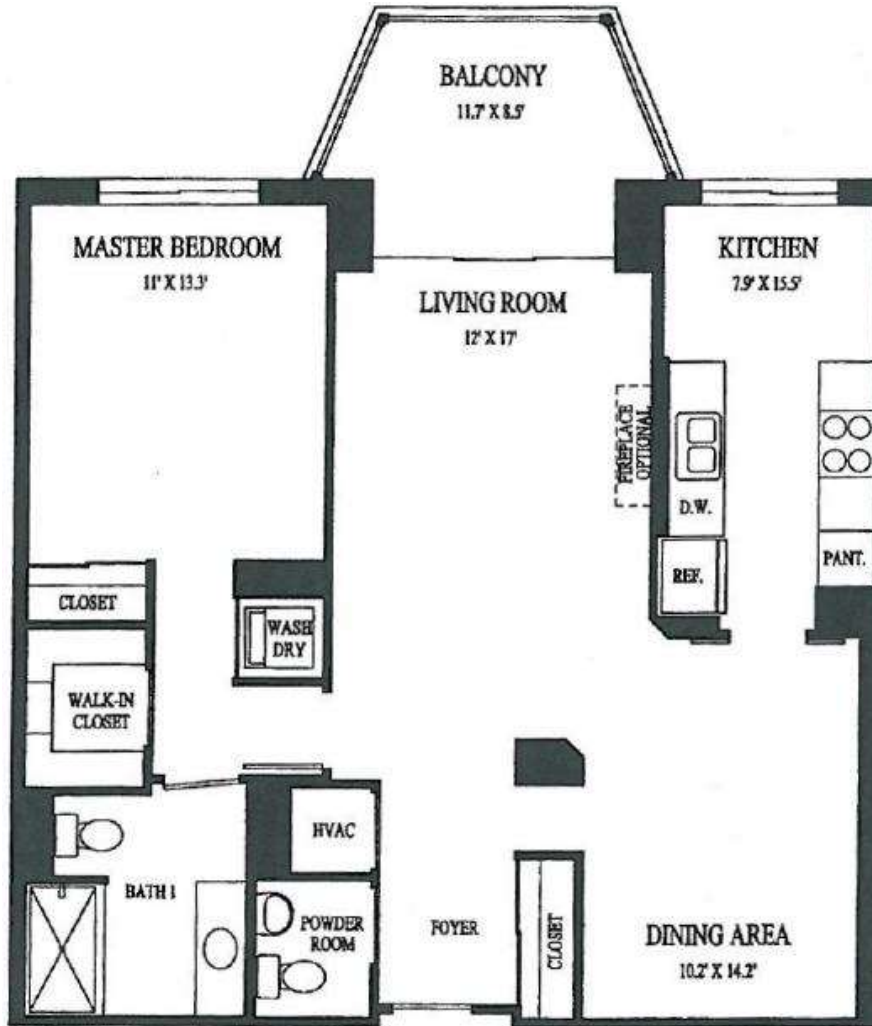

Type A: 1 Bedroom, 1 Bath, Powder Room

874 SQ. FT.

Tier 20

Entrance

Rear

Front