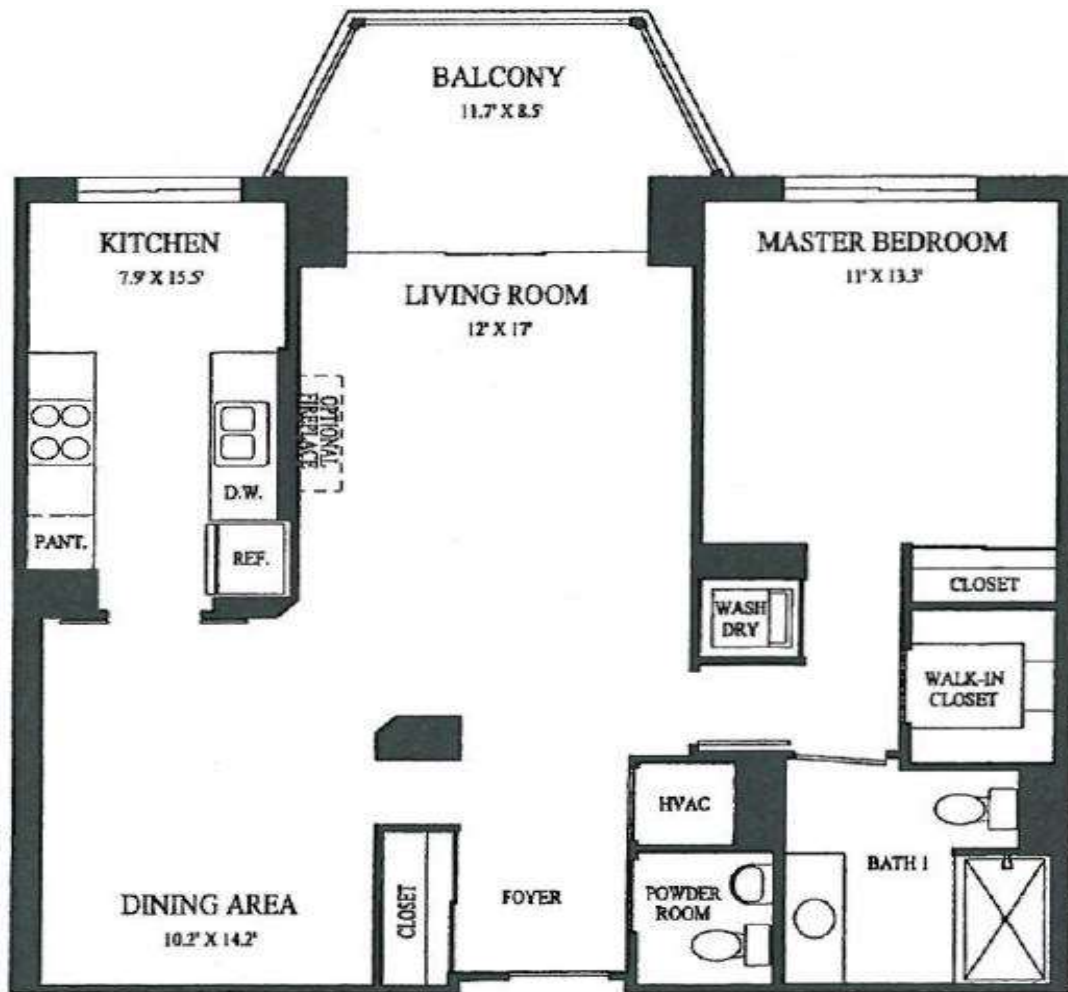

Type A: 1 Bedroom, 1 Bath, Powder Room

874 SQ. FT.

Tier 4

Entrance

Rear