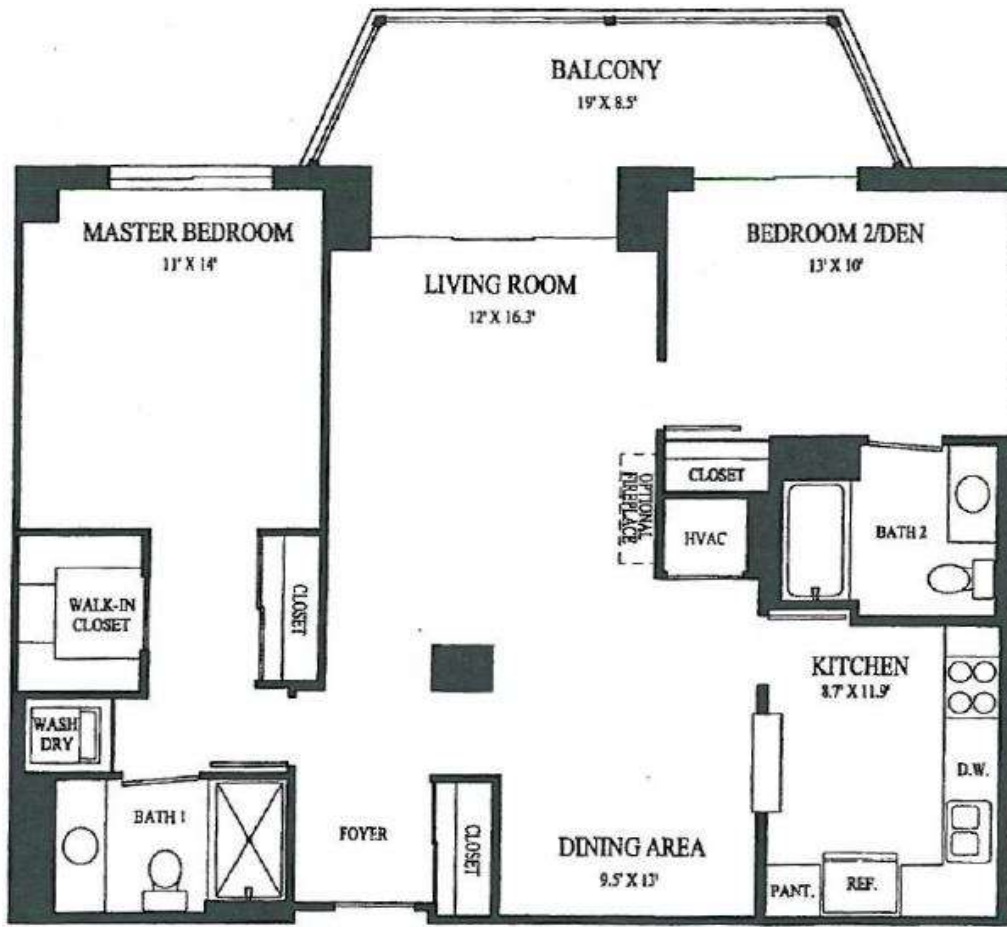

Type B: 2 Bedrooms, 2 Baths
1,038 SQ. FT.

Tier 5

Entrance