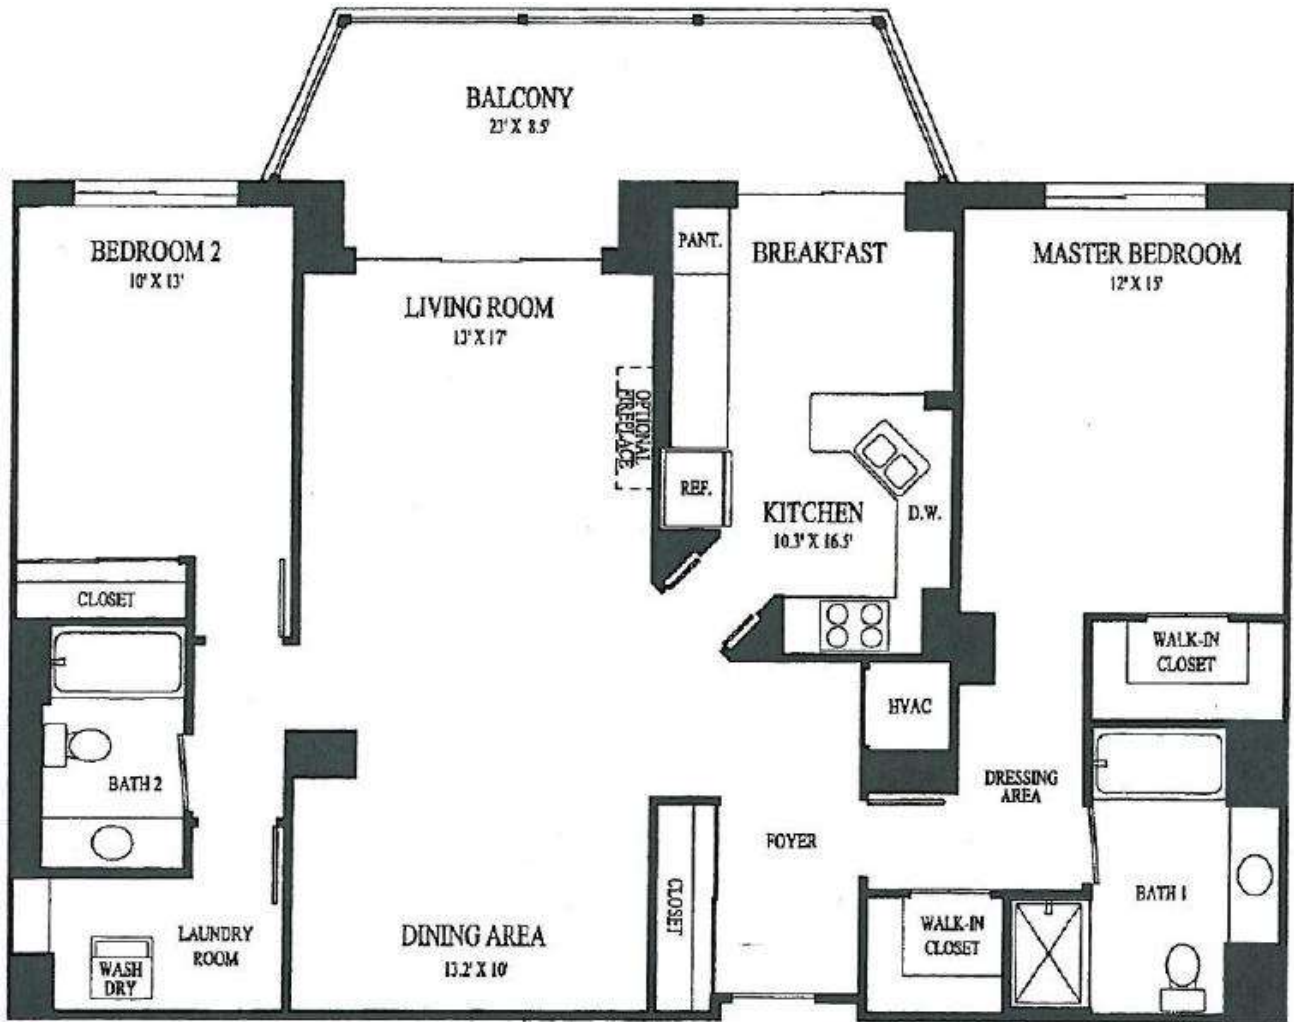

Type G: 2 Bedrooms, 2 Baths
1,315 SQ. FT.

Tier 6

Entrance