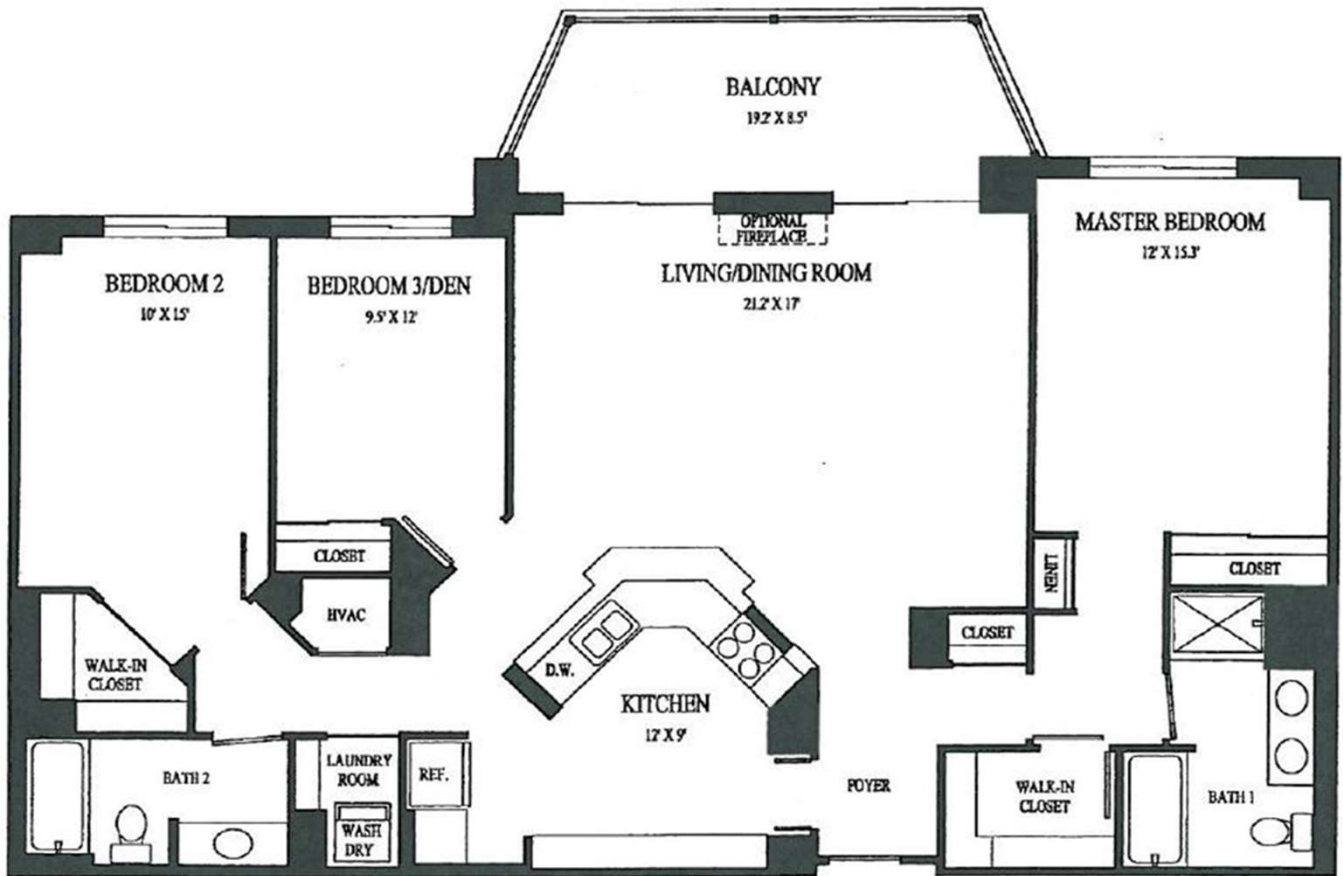

Type JJ: 3 Bedrooms / 2 Bedrooms + Den

2 Baths

1,475 SQ. FT.

Tier 15

Entrance