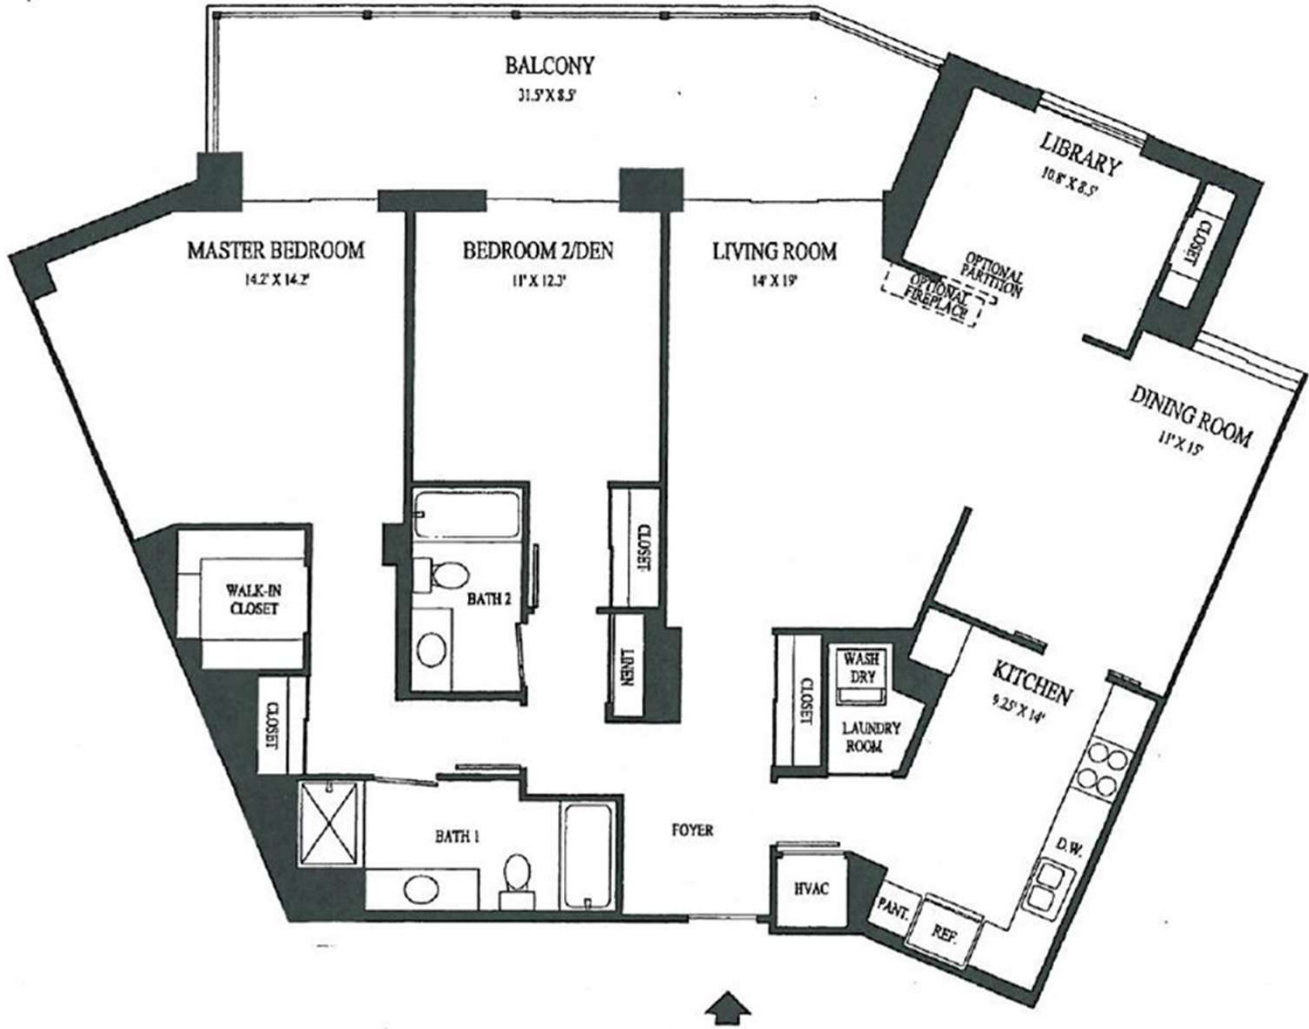

Type K: 2 Bedrooms / Library - Den

2 Baths

1,509 SQ. FT.

Tier 3

Entrance

Rear