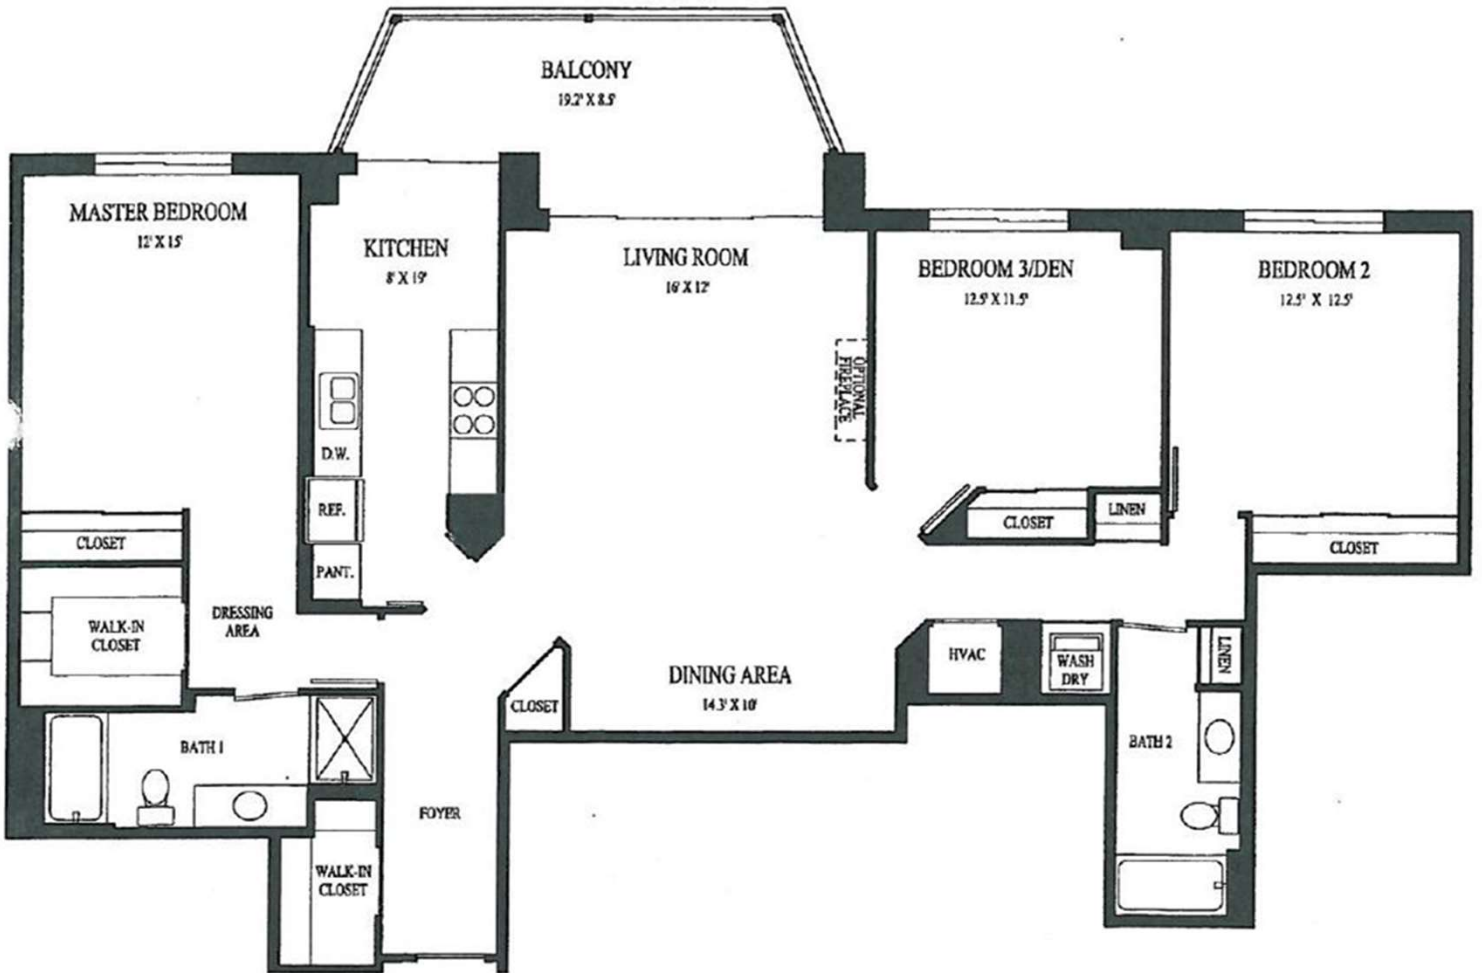

Type M: 3 Bedrooms / 2 Bedrooms + Den

2 Baths

1,534 SQ. FT.

Tier 1, Floors 2-11

Entrance

Rear